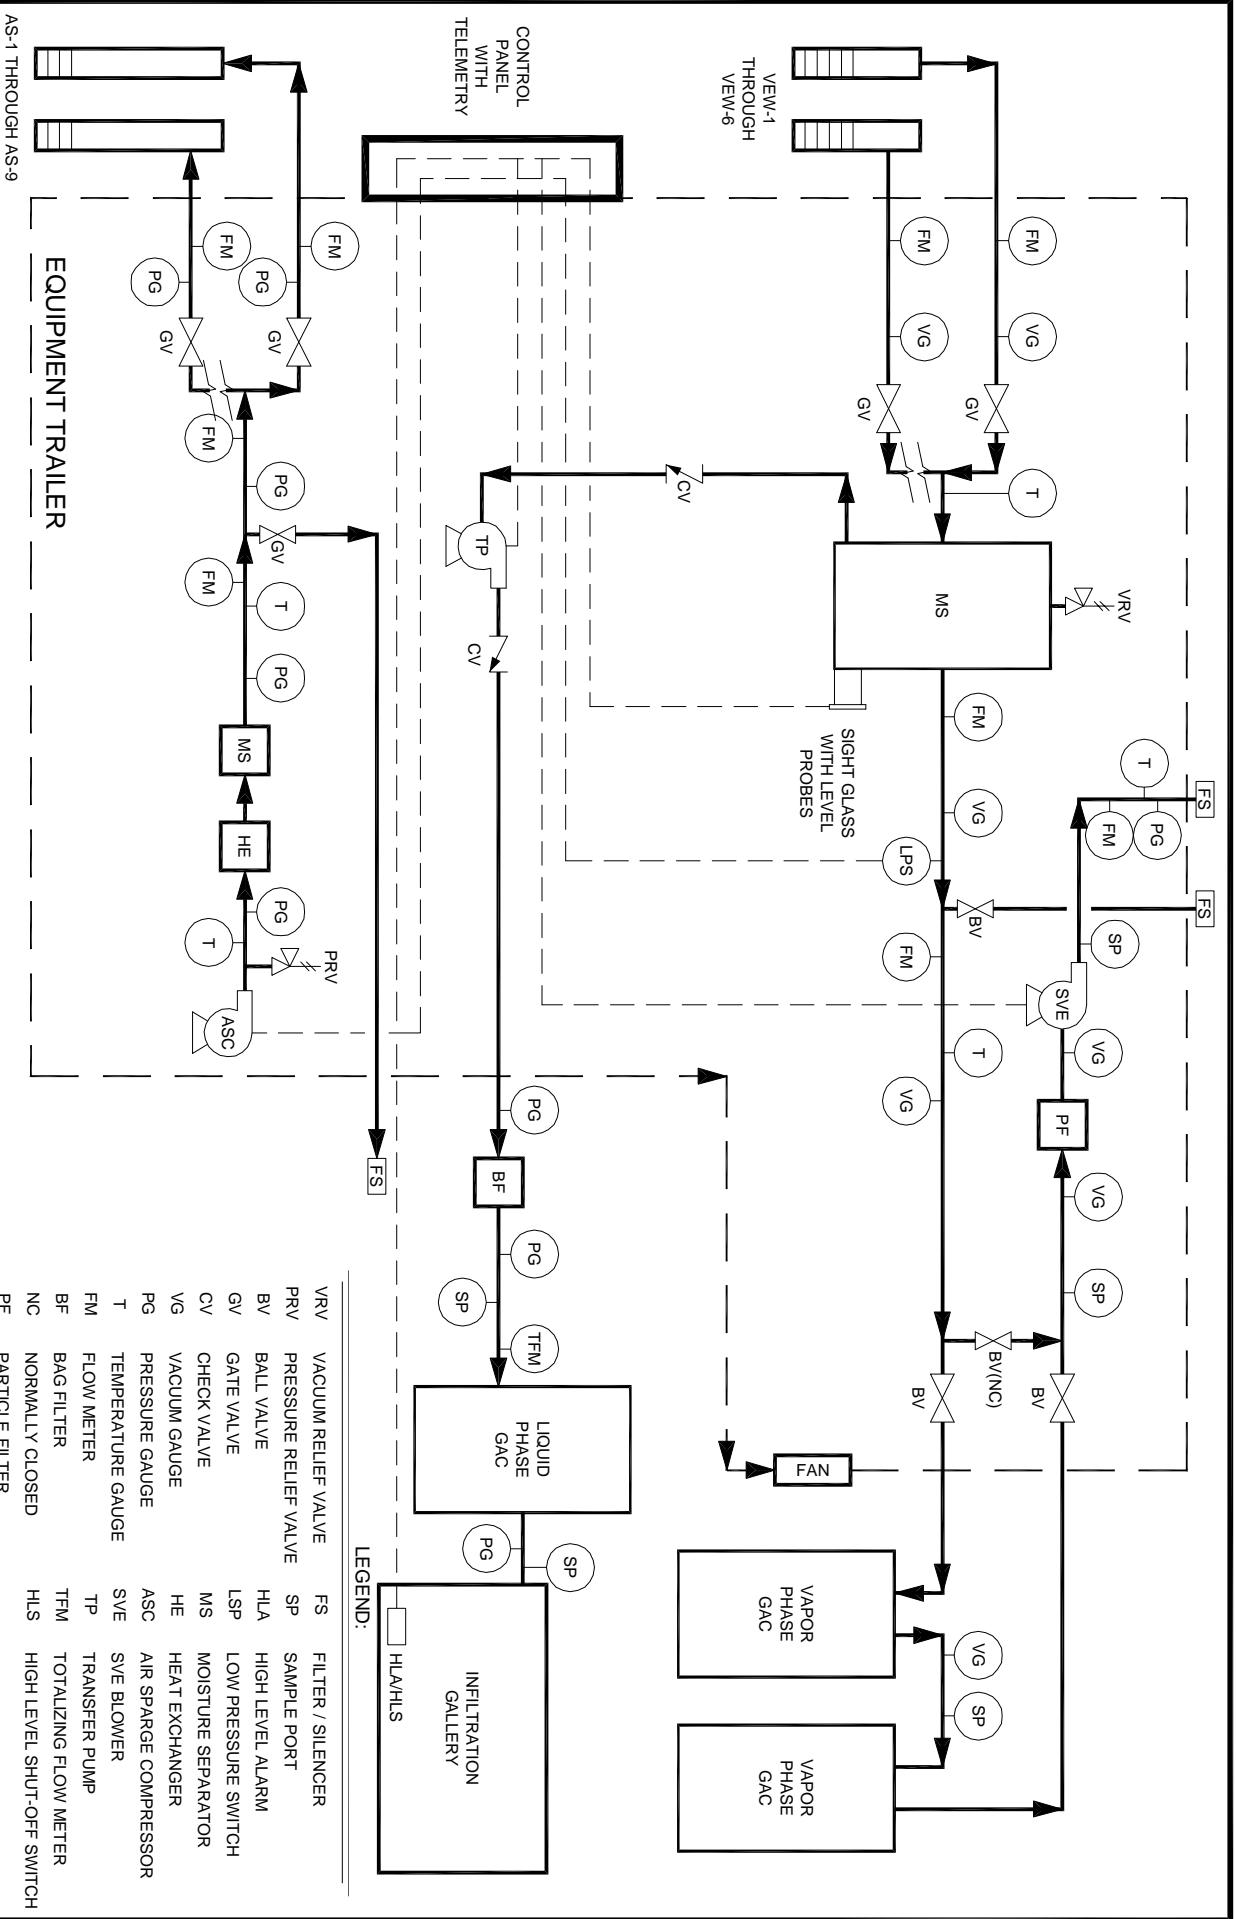

DRAWN BY: MLR
 DRAWN DATE: 01/23/06
 SERIAL NUMBER: NA

SVE/AS INTEGRATED SYSTEM

FIGURE NUMBER: X

LEGEND:

VRV	VACUUM RELIEF VALVE	FS	FILTER / SILENCER
PRV	PRESSURE RELIEF VALVE	SP	SAMPLE PORT
BV	BALL VALVE	HLA	HIGH LEVEL ALARM
GV	GATE VALVE	LSP	LOW PRESSURE SWITCH
CV	CHECK VALVE	MS	MOISTURE SEPARATOR
VG	VACUUM GAUGE	HE	HEAT EXCHANGER
PG	PRESSURE GAUGE	ASC	AIR SPARGE COMPRESSOR
T	TEMPERATURE GAUGE	SVE	SVE BLOWER
FM	FLOW METER	TP	TRANSFER PUMP
BF	BAG FILTER	TFM	TOTALIZING FLOW METER
NC	NORMALLY CLOSED	HLS	HIGH LEVEL SHUT-OFF SWITCH
PF	PARTICLE FILTER		