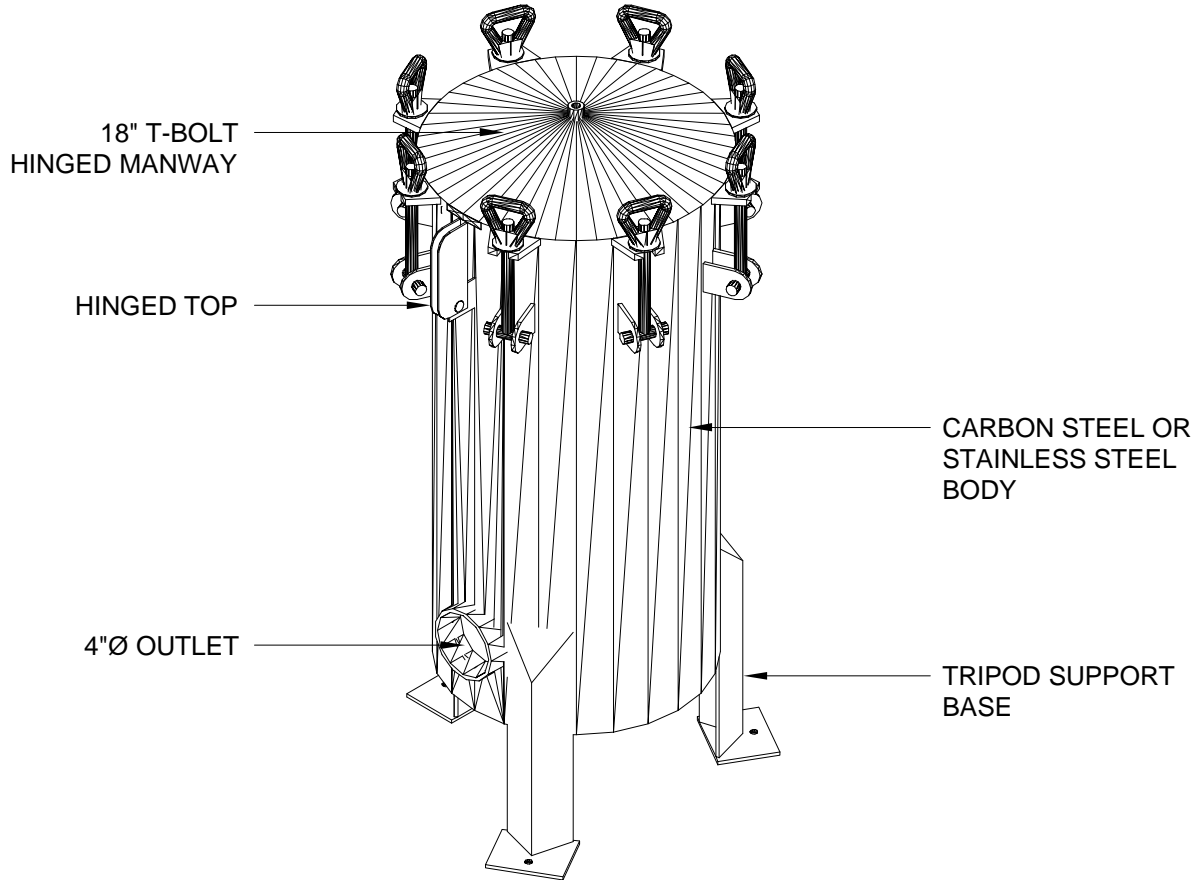

Z:\IMT\3-D Drawings\3BF Bag Filter Housing.dwg, 01/23/2006 09:54:40 AM, mike rawls

DRAWN BY:
MLR

DRAWN DATE:
01/23/06

SERIAL NUMBER:
NA

MODEL 3BF
BAG FILTER
(SCALE: 1"=1'-0")

FIGURE
NUMBER
X